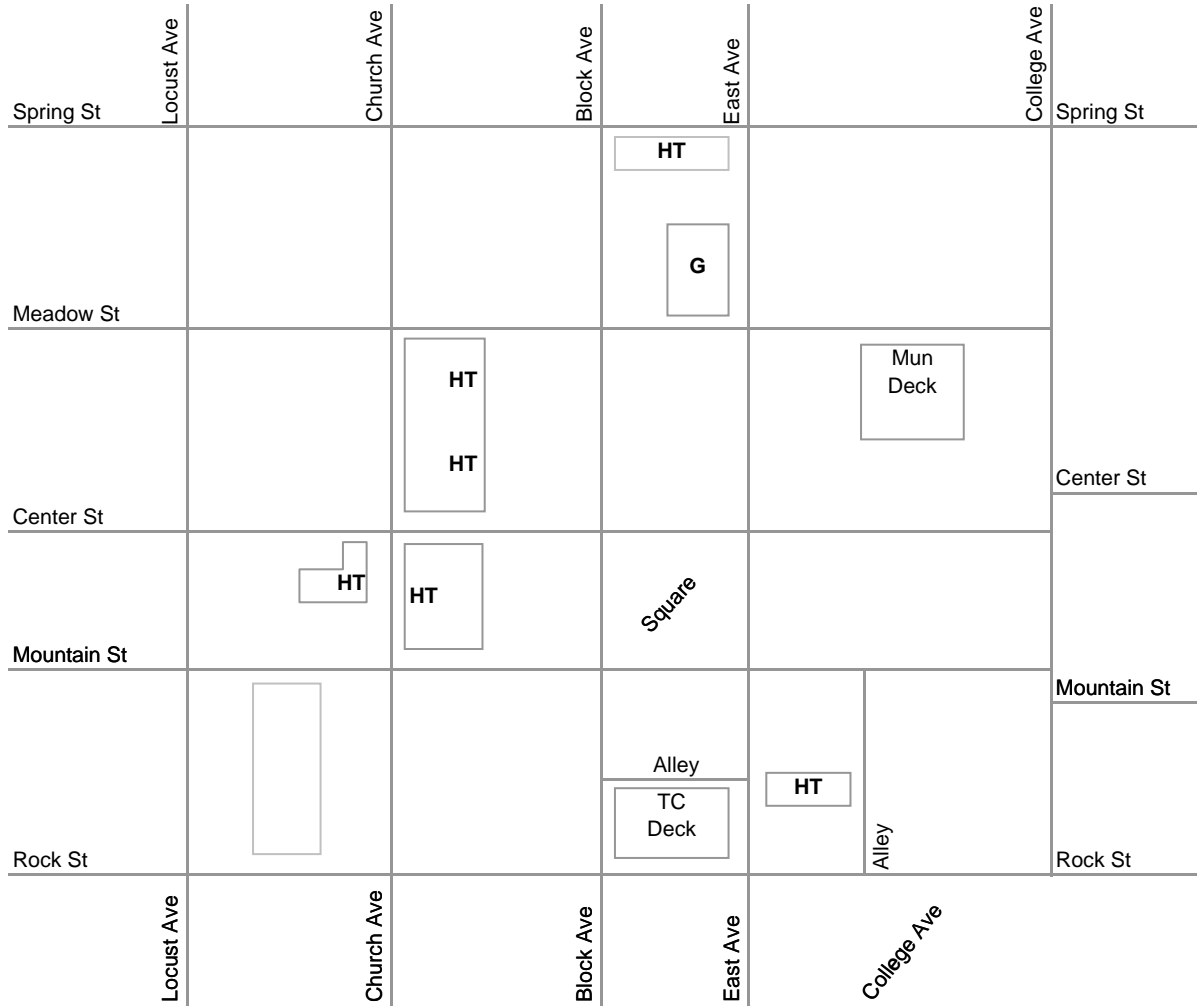

CITY OF FAYETTEVILLE PARKING MANAGEMENT LOCATIONS - DOWNTOWN PARKING PROGRAMS

MAP LEGEND	
G	Gated Lots
HT	Hang Tag Parking Available
TC Deck	Town Center Deck
Mun. Deck	Municipal Deck