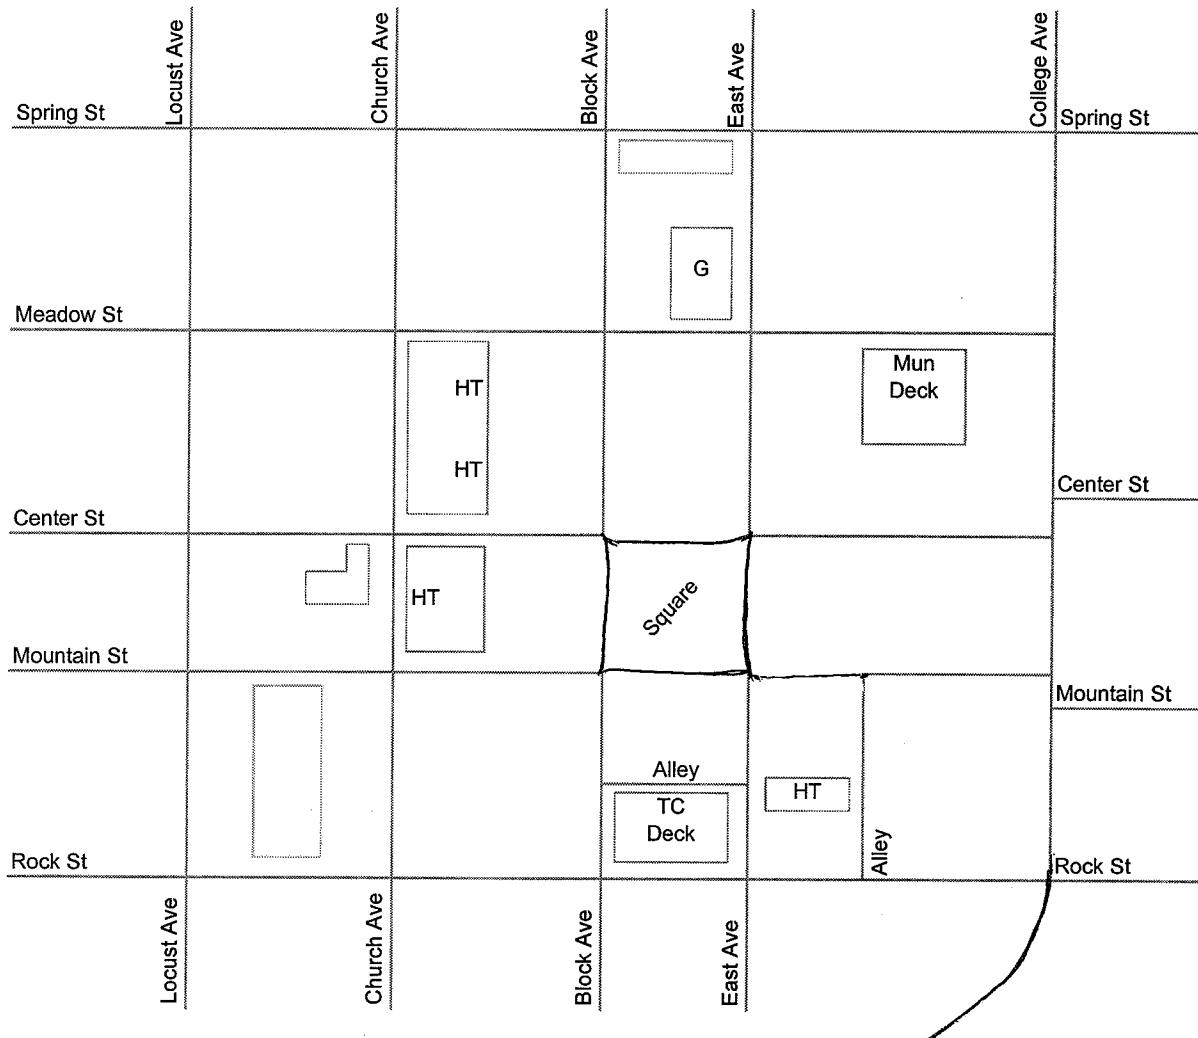

# CITY OF FAYETTEVILLE PARKING MANAGEMENT LOCATIONS - DOWNTOWN PARKING PROGRAMS

**MAP LEGEND**

- G - Gated Lots
- HT - Hang Tag Parking Available
- TC Deck - Town Center Deck
- Mun. Deck - Municipal Deck