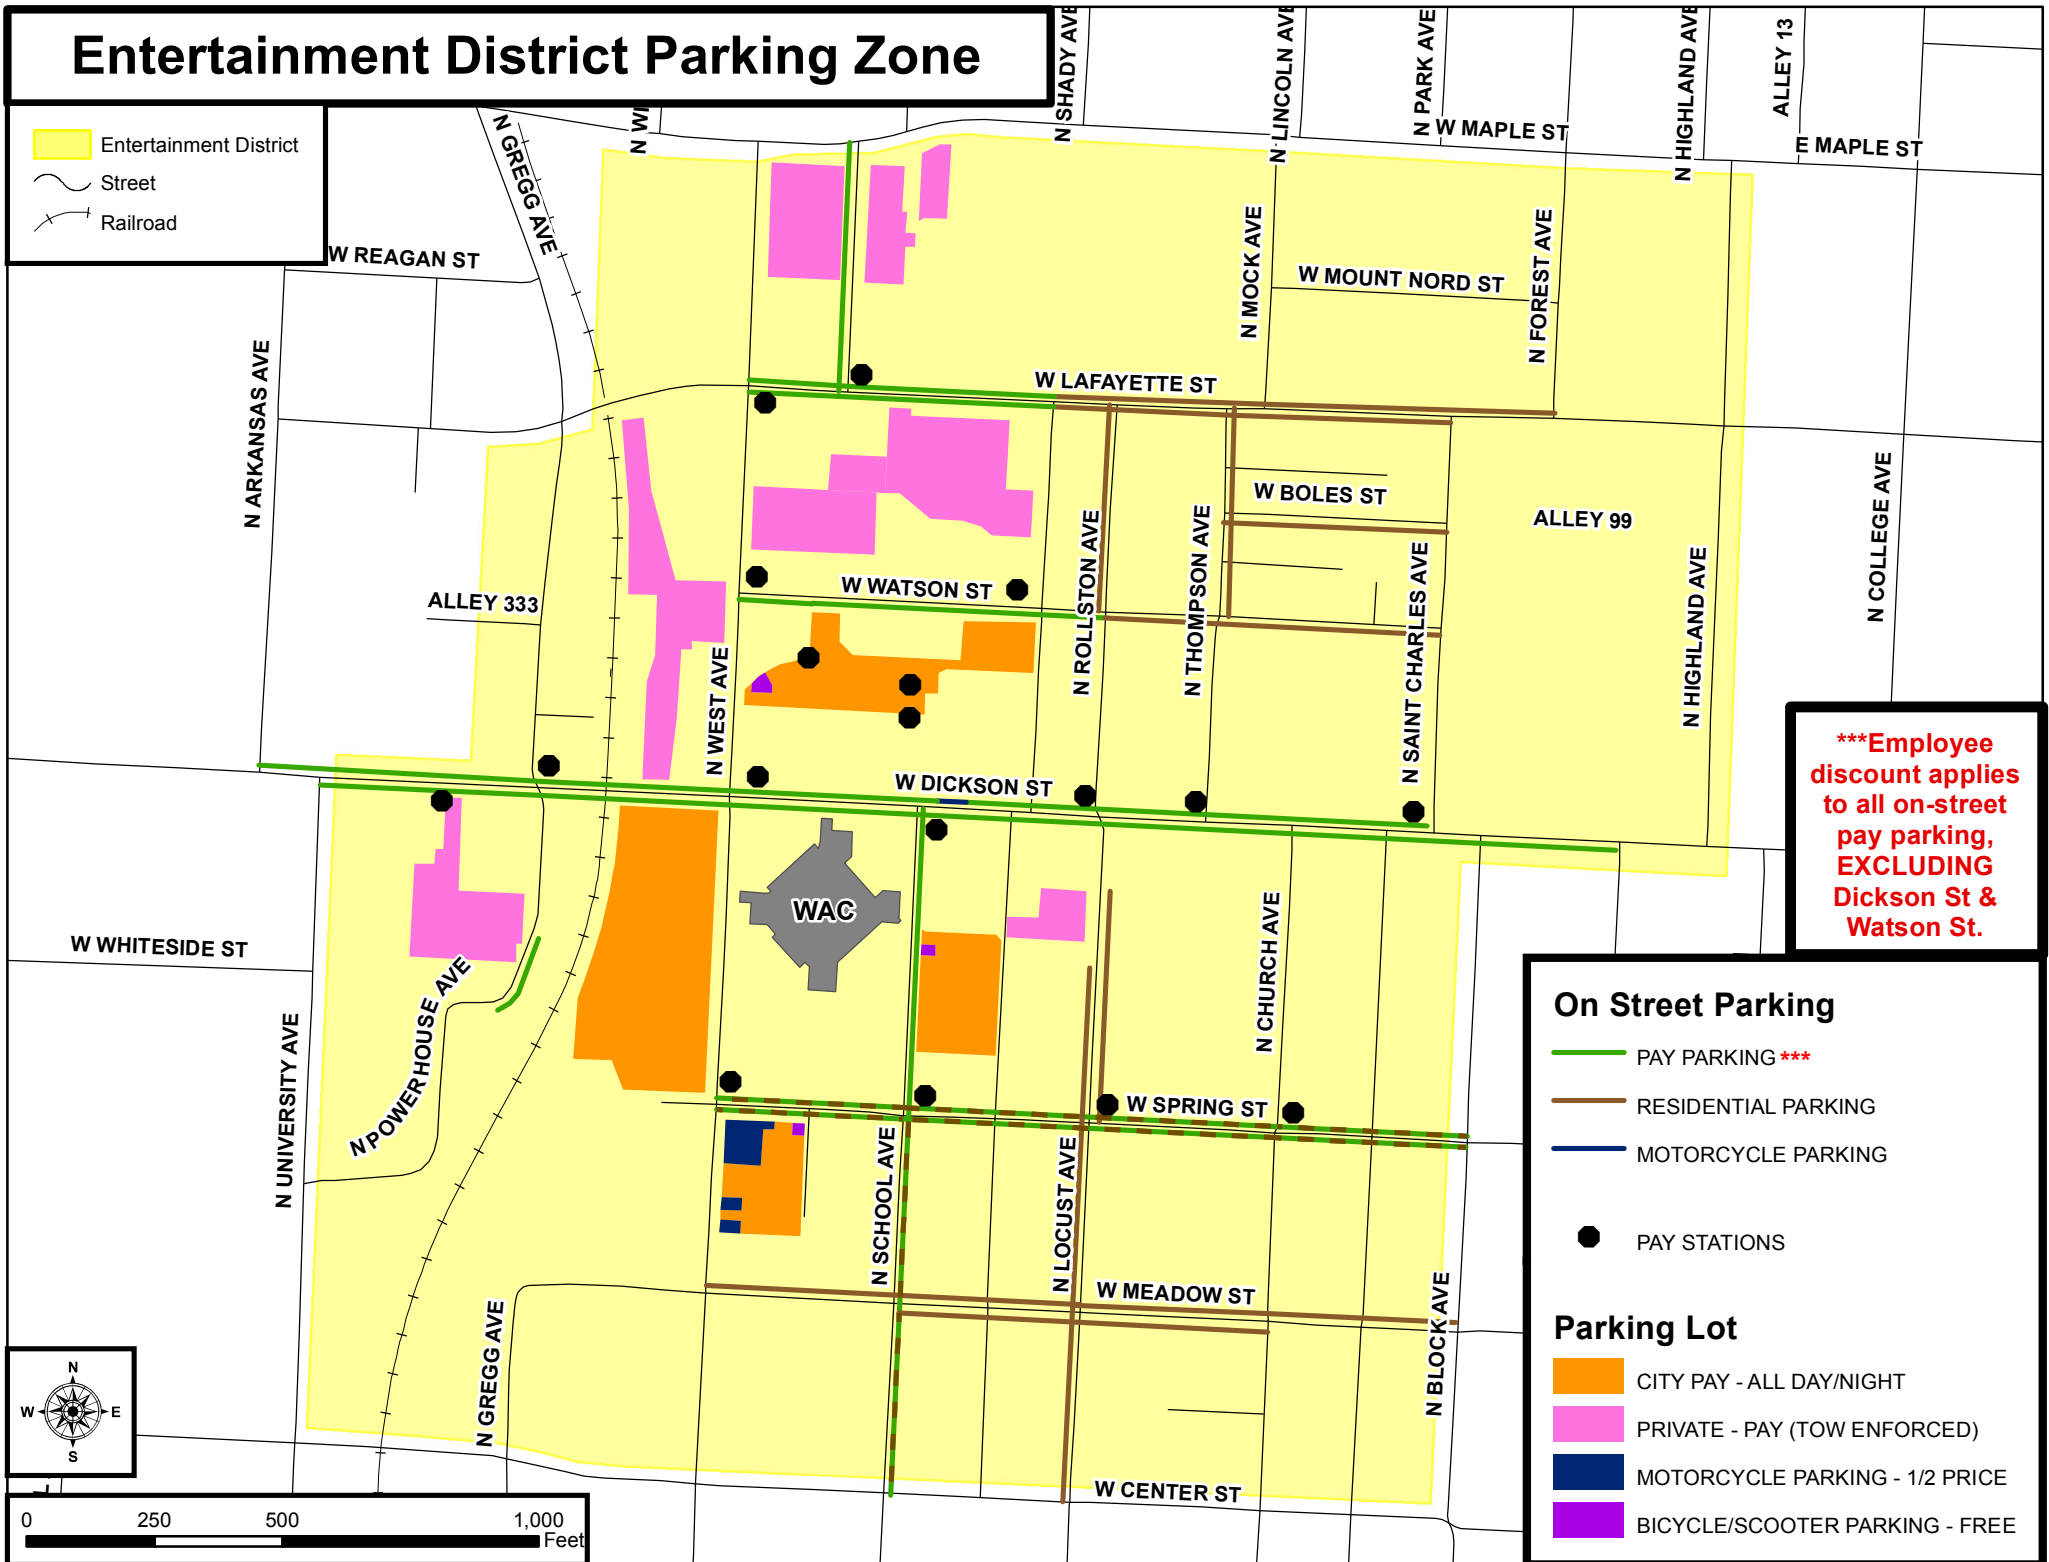

Entertainment District Parking Zone

- Entertainment District
- Street
- Railroad

*****Employee discount applies to all on-street pay parking, EXCLUDING Dickson St & Watson St.**

On Street Parking

- PAY PARKING ***
- RESIDENTIAL PARKING
- MOTORCYCLE PARKING
- PAY STATIONS

Parking Lot

- CITY PAY - ALL DAY/NIGHT
- PRIVATE - PAY (TOW ENFORCED)
- MOTORCYCLE PARKING - 1/2 PRICE
- BICYCLE/SCOOTER PARKING - FREE