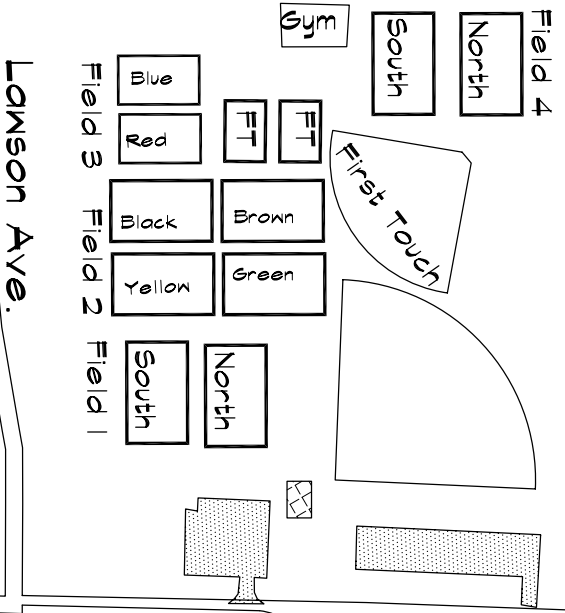

Lewis-Asbell Field Locations 2008

Deane St

Private Property
NO PARKING!!

Sang. Ave.

Asbell Park

Lewis Ave.

Lanison Ave.

Lewis Avenue Complex

Mt. Comfort Rd

Legend

- North
- Parking
- Concessions/Restrooms
- Restrooms